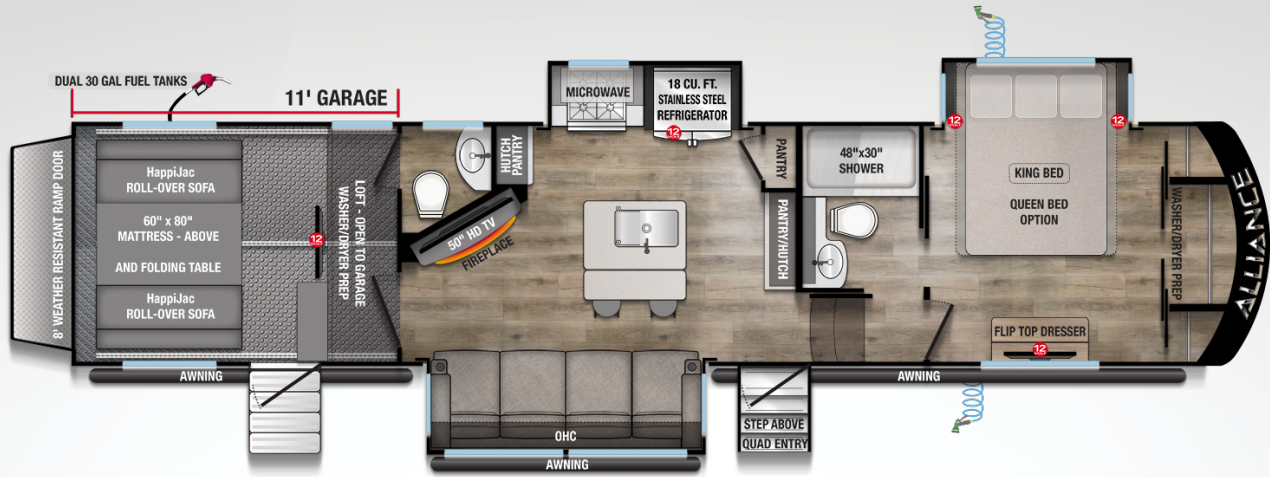

20
25

— VALOR —
MULTIFUNCTIONAL HAULERS

36V11

LENGTH	HEIGHT	DRY WEIGHT	GVWR	HITCH WEIGHT	FRESH / GRAY / BLACK
39' 7"	13' 6"	13903 lbs.	16950 lbs.	2995 lbs.	98gal / 106gal / 106gal

DO THE RIGHT THING

At Alliance RV, we understand that effective communication is key to satisfying our customers' unique needs. Recognizing that there is no one-size-fits-all solution to service, we commit to maintaining open communication lines with both our customers and dealers. Our dealer programs are designed to streamline approvals and expedite parts delivery, helping you get back on the road faster and enhancing your RV experience.

NEW FOR 2025

- MorRyde® Safe-T-Rail
- Water manifold system
- Exterior awning & slide control 3-way switch
- 400 watt solar panels
- Temperature controlled spray ports

SCAN FOR MORE SPECIFICATIONS
AND INFORMATION ON VALOR'S
MULTIFUNCTIONAL HAULERS